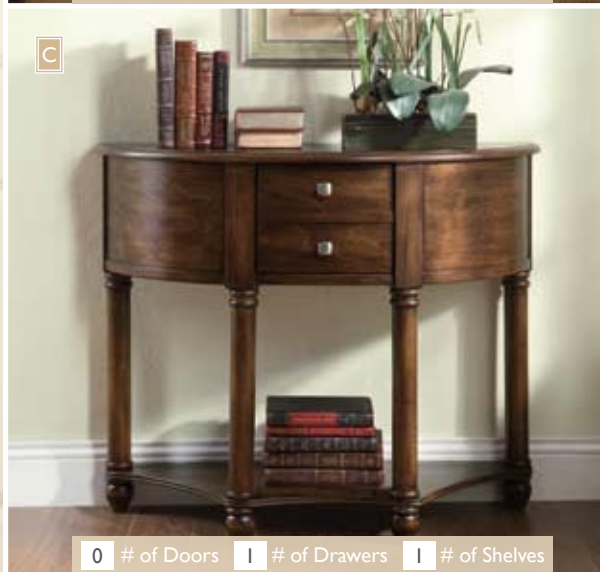

0 # of Doors 1 # of Drawers 1 # of Shelves

Demi-lune console table finished in a polished cherry with a storage drawer and bottom shelf. Stylishly carved legs and bottom trim.

Finish

CHERRY

Style

TRANSITIONAL

D